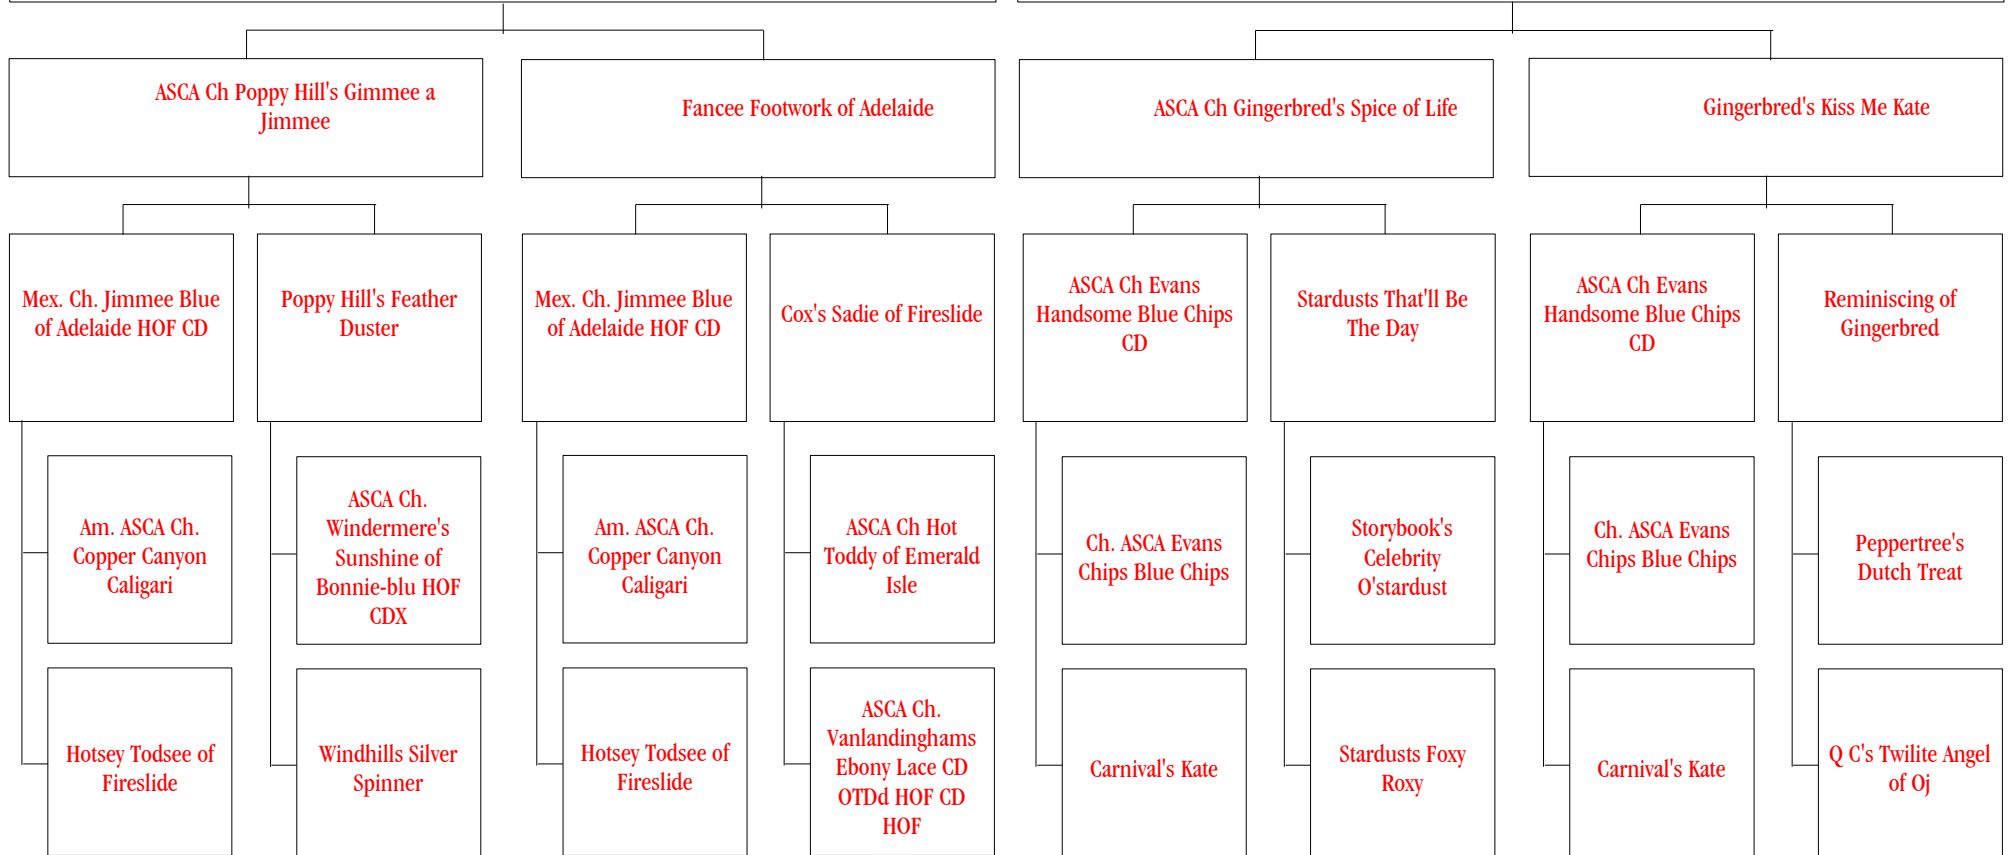

# TOP SECRET KENNELS

Am. Can. Ch. 14 Karat Gimmee a Little Kiss HOF ROM

Mike of Adelaide

Am. Can. Ch. Gingerbred's Two Part Harmonize ROM

PedFast Technologies · Frankfort, IL 60423 · · 815-806-2130